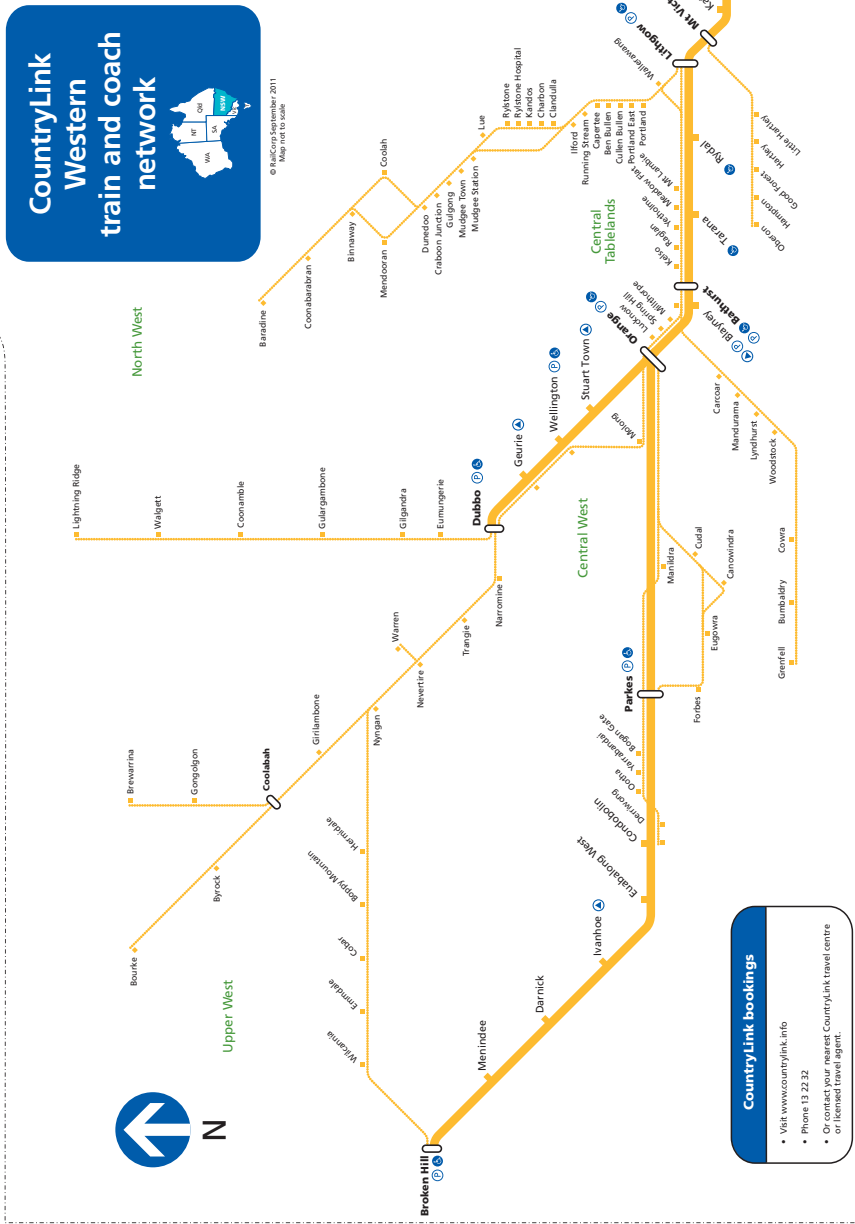

CountryLink Western train and coach network

© RailCorp September 2011
Map not to scale

1. ### Services and facilities
2. **CountryLink train services**
     - Western train services
     - CountryLink coach services
     - Western coach services
   - All CountryLink train services are wheelchair accessible (subject to space availability)
   - **Interchanges and station facilities**
     - Interchange between CountryLink services
     - Car park at station
     - Stations with wheelchair access
     - Assisted access
3. (May be accessible with help from a friend or carer. Please check prior to travel)

CountryLink bookings

- Visit www.countrylink.info
- Phone 13 22 32
- Or contact your nearest CountryLink travel centre or licensed travel agent.